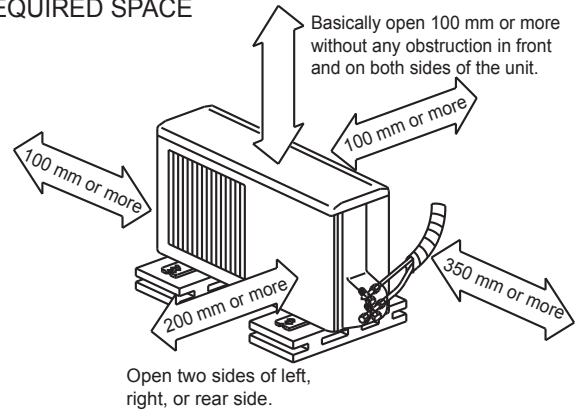

OUTLINES AND DIMENSIONS

MSY-GK18VA MSY-GF24VA

Unit: mm

Piping	Insulation	ø50 O.D
	Liquid line	ø9.52 - 0.5m (Flared connection : ø6.35(GK18)) ø9.52(GF24)
	Gas line	ø12 - 0.43m (Flared connection : ø12.7 (GK18)) ø15.88 (GF24)
	Drain hose	Insulation ø28 Connected part ø16 O.D

OUTLINES AND DIMENSIONS

MUY-GK18VA

Unit: mm

REQUIRED SPACE

OUTLINES AND DIMENSIONS

MUY-GF24VA

Unit: mm