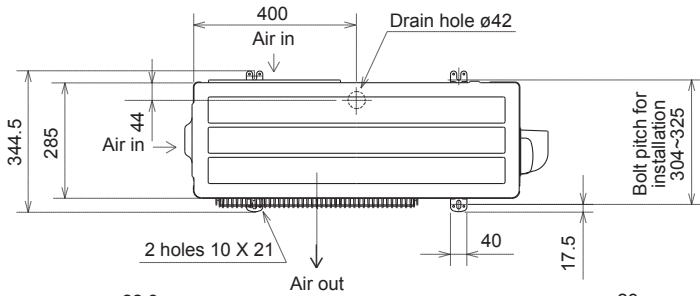

OUTLINES AND DIMENSIONS

MSY-GK18VA MSY-GF24VA

Unit: mm

Piping	Insulation	ø50 O.D
	Liquid line	ø9.52 - 0.5m (Flared connection : ø6.35(GK18)) ø9.52(GF24)
	Gas line	ø12 - 0.43m (Flared connection : ø12.7 (GK18)) ø15.88 (GF24)
	Drain hose	Insulation ø28 Connected part ø16 O.D

OUTLINES AND DIMENSIONS

MUY-GK18VA

Unit: mm

REQUIRED SPACE

OUTLINES AND DIMENSIONS

MUY-GF24VA

Unit: mm