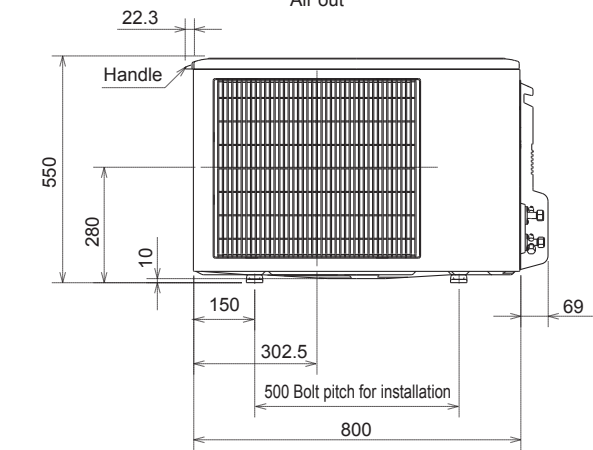

OUTLINES AND DIMENSIONS

MSY-GK18VA MSY-GF24VA

Unit: mm

Piping	Insulation	ø50 O.D
	Liquid line	ø9.52 - 0.5m (Flared connection : ø6.35(GK18)) ø9.52(GF24)
	Gas line	ø12 - 0.43m (Flared connection : ø12.7 (GK18)) ø15.88 (GF24)
	Drain hose	Insulation ø28 Connected part ø16 O.D

OUTLINES AND DIMENSIONS

MUY-GK18VA

Unit: mm

REQUIRED SPACE

OUTLINES AND DIMENSIONS

MUY-GF24VA

Unit: mm