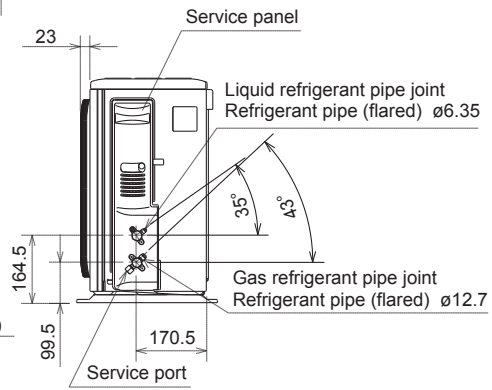

OUTLINES AND DIMENSIONS

MSY-GK18VA MSY-GF24VA

Unit: mm

Piping	Insulation	ø50 O.D
	Liquid line	ø9.52 - 0.5m (Flared connection : ø6.35(GK18)) ø9.52(GF24)
	Gas line	ø12 - 0.43m (Flared connection : ø12.7 (GK18)) ø15.88 (GF24)
	Drain hose	Insulation ø28 Connected part ø16 O.D

OUTLINES AND DIMENSIONS

MUY-GK18VA

Unit: mm

REQUIRED SPACE

OUTLINES AND DIMENSIONS

MUY-GF24VA

Unit: mm