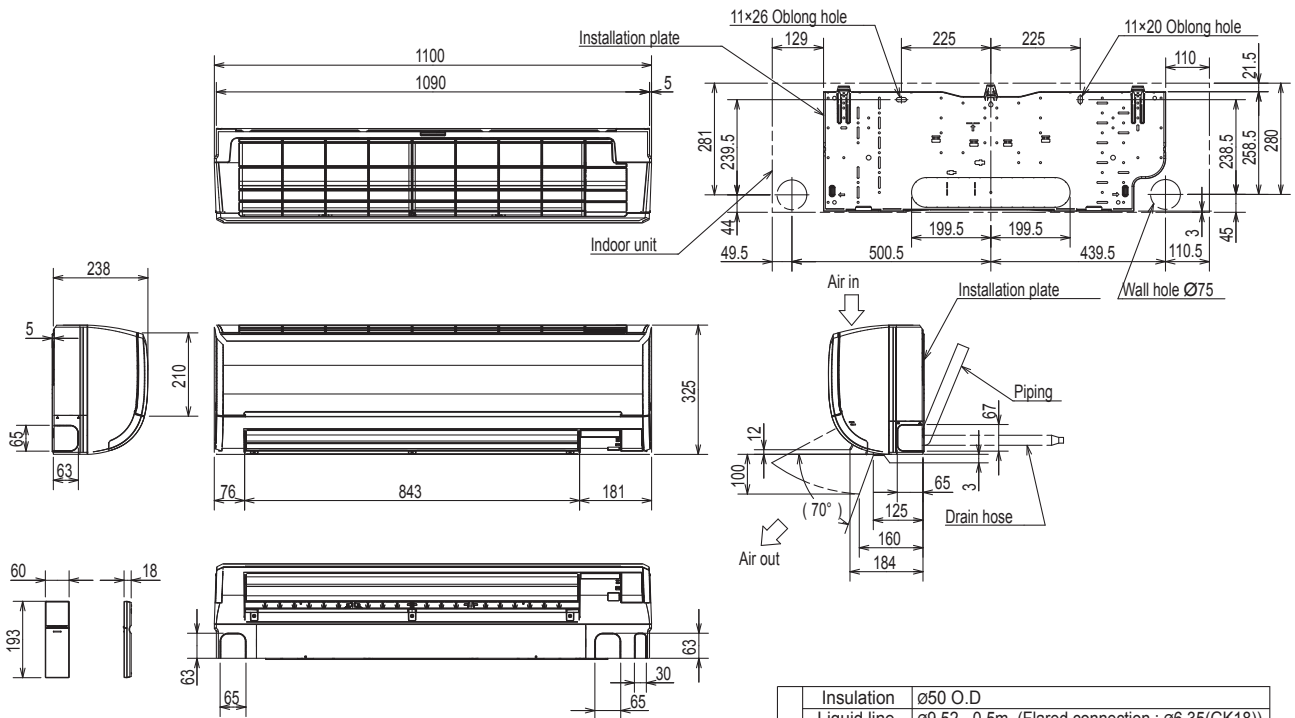

OUTLINES AND DIMENSIONS

MSY-GK18VA MSY-GF24VA

Unit: mm

Piping	Insulation	ø50 O.D
	Liquid line	ø9.52 - 0.5m (Flared connection : ø6.35(GK18)) ø9.52(GF24)
	Gas line	ø12 - 0.43m (Flared connection : ø12.7 (GK18)) ø15.88 (GF24)
	Drain hose	Insulation ø28 Connected part ø16 O.D

OUTLINES AND DIMENSIONS

MUY-GK18VA

Unit: mm

REQUIRED SPACE

OUTLINES AND DIMENSIONS

MUY-GF24VA

Unit: mm